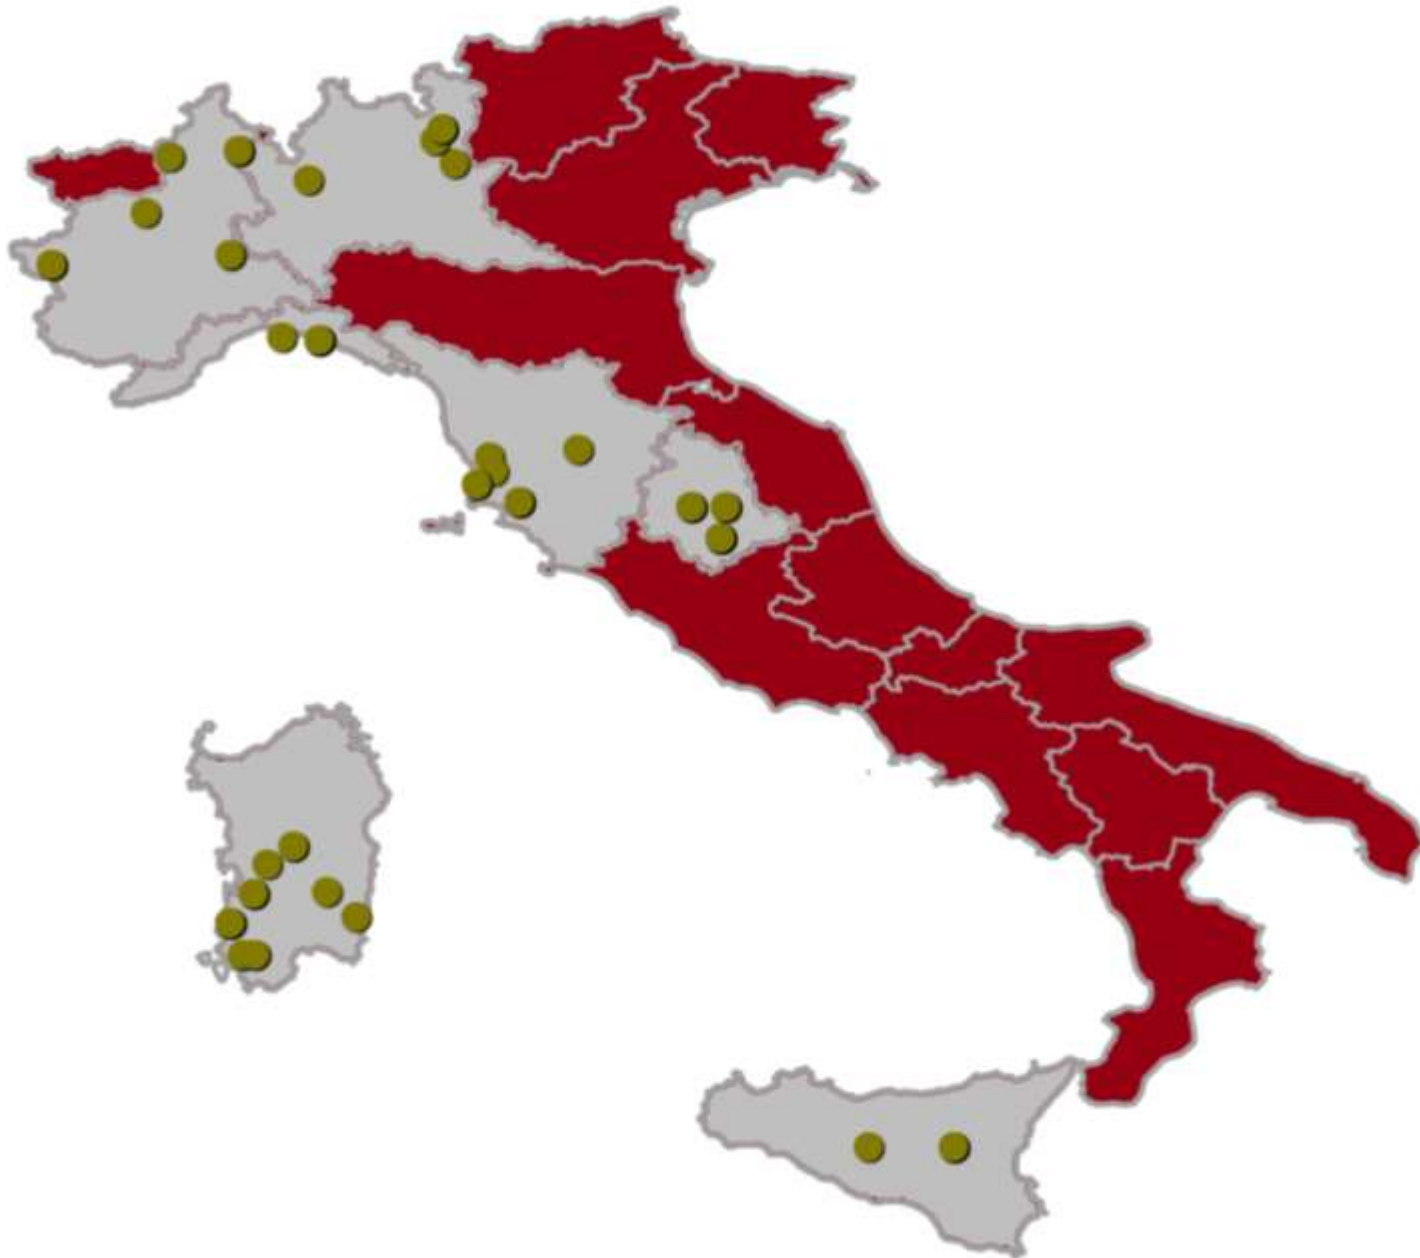

These associations share the common purpose of spreading the value and cultural meaning of the geological tourism, in order to promote a better fruition of the geological and mining heritage. Moreover there is an integration with some other aspects related to these places, such as the archeological, artistic and architectural ones, showing for example the interconnections with habits and traditions, natural resources, typical oenology and gastronomy.

2009

Piemonte
Liguria
Emilia Romagna
Toscana
Umbria

2010

Piemonte
Lombardia
Veneto
Friuli Venezia Giulia
Liguria
Emilia Romagna
Toscana
Umbria
Campania
Puglia
Sicilia
Sardegna

2011

Piemonte
Lombardia
Trentino Alto Adige
Friuli Venezia Giulia
Toscana
Umbria
Campania
Sicilia
Sardegna

2012

Piemonte
Lombardia
Veneto
Trentino Alto Adige
Friuli Venezia Giulia
Liguria
Emilia - Romagna
Toscana
Umbria
Molise
Campania
Sicilia
Sardegna

2013

Piemonte
Valle d'Aosta
Lombardia
Trentino Alto Adige
Liguria
Toscana
Umbria
Abruzzo
Puglia
Sicilia
Sardegna

2009 - 2013

Piemonte
Lombardia
Liguria
Toscana
Umbria
Sicilia
Sardegna

TRENTINO ALTO ADIGE
BARITE MINES